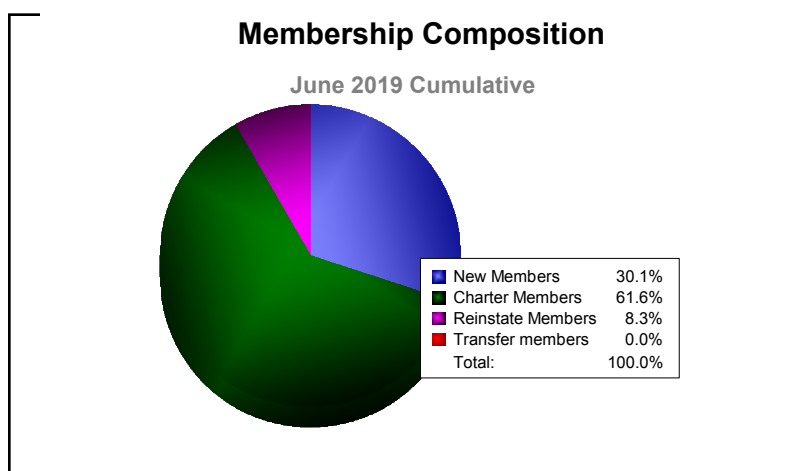

Year	New Clubs	Dropped Clubs	Gain/ Loss Clubs	New Members	Charter Members	Reinstate Members	Transfer Members	Total Member Added	Total Members Dropped	Gain/ Loss Members
2014-2015	1	-1	0	122	47	18	4	191	-169	22
2015-2016	4	0	4	98	99	13	2	212	-129	83
2016-2017	8	0	8	161	174	9	1	345	-140	205
2017-2018	1	0	1	56	21	10	2	89	-244	-155
2018-2019	4	-1	3	69	141	19	0	229	-206	23
<b>Average</b>	<b>4</b>	<b>0</b>	<b>3</b>	<b>101</b>	<b>96</b>	<b>14</b>	<b>2</b>	<b>213</b>	<b>-178</b>	<b>36</b>