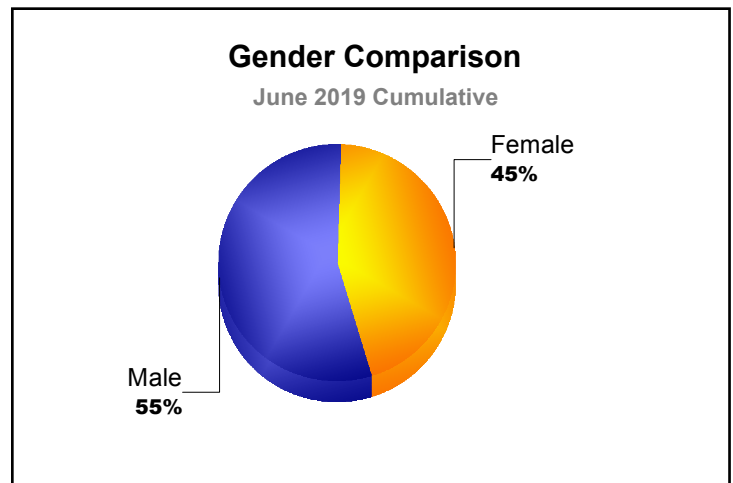

Year	New Clubs	Dropped Clubs	Gain/ Loss Clubs	New Members	Charter Members	Reinstate Members	Transfer Members	Total Member Added	Total Members Dropped	Gain/ Loss Members
2014-2015	1	-1	0	122	47	18	4	191	-169	22
2015-2016	4	0	4	98	99	13	2	212	-129	83
2016-2017	8	0	8	161	174	9	1	345	-140	205
2017-2018	1	0	1	56	21	10	2	89	-244	-155
2018-2019	4	-1	3	69	141	19	0	229	-206	23
<b>Average</b>	<b>4</b>	<b>0</b>	<b>3</b>	<b>101</b>	<b>96</b>	<b>14</b>	<b>2</b>	<b>213</b>	<b>-178</b>	<b>36</b>