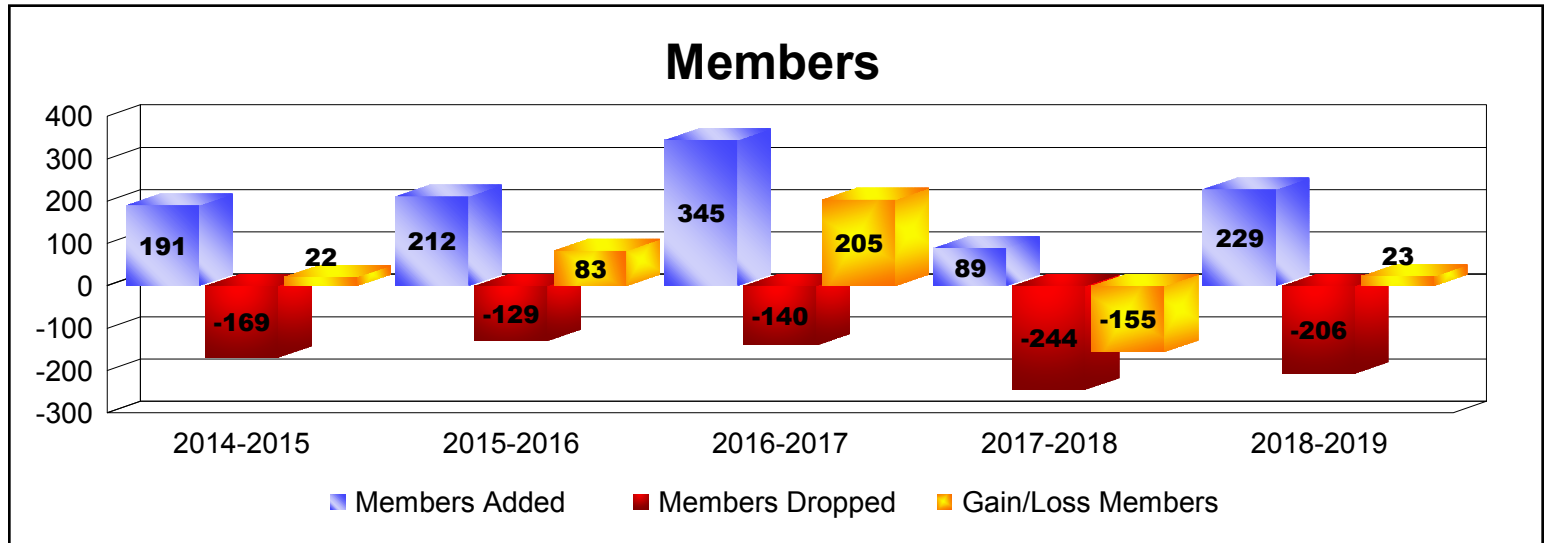

Year	New Clubs	Dropped Clubs	Gain/ Loss Clubs	New Members	Charter Members	Reinstate Members	Transfer Members	Total Member Added	Total Members Dropped	Gain/ Loss Members
2014-2015	1	-1	0	122	47	18	4	191	-169	22
2015-2016	4	0	4	98	99	13	2	212	-129	83
2016-2017	8	0	8	161	174	9	1	345	-140	205
2017-2018	1	0	1	56	21	10	2	89	-244	-155
2018-2019	4	-1	3	69	141	19	0	229	-206	23
<b>Average</b>	<b>4</b>	<b>0</b>	<b>3</b>	<b>101</b>	<b>96</b>	<b>14</b>	<b>2</b>	<b>213</b>	<b>-178</b>	<b>36</b>

Year	New Clubs	Dropped Clubs	Gain/ Loss Clubs	New Members	Charter Members	Reinstate Members	Transfer Members	Total Member Added	Total Members Dropped	Gain/ Loss Members
2014-2015	0	-4	-4	6	0	0	0	6	-82	-76
2015-2016	0	0	0	1	0	1	0	2	-8	-6
2016-2017	0	-1	-1	0	0	0	0	0	-5	-5
<b>Average</b>	<b>0</b>	<b>-2</b>	<b>-2</b>	<b>2</b>	<b>0</b>	<b>0</b>	<b>0</b>	<b>3</b>	<b>-32</b>	<b>-29</b>