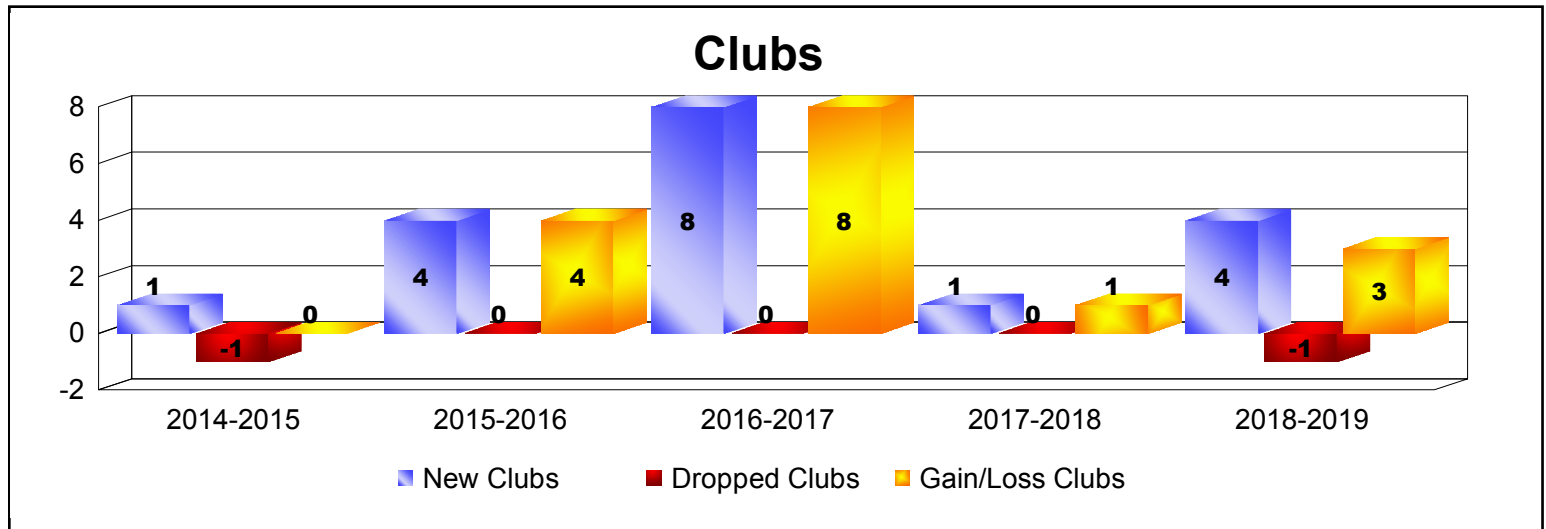

Year	New Clubs	Dropped Clubs	Gain/ Loss Clubs	New Members	Charter Members	Reinstate Members	Transfer Members	Total Member Added	Total Members Dropped	Gain/ Loss Members
2014-2015	1	-1	0	122	47	18	4	191	-169	22
2015-2016	4	0	4	98	99	13	2	212	-129	83
2016-2017	8	0	8	161	174	9	1	345	-140	205
2017-2018	1	0	1	56	21	10	2	89	-244	-155
2018-2019	4	-1	3	69	141	19	0	229	-206	23
<b>Average</b>	<b>4</b>	<b>0</b>	<b>3</b>	<b>101</b>	<b>96</b>	<b>14</b>	<b>2</b>	<b>213</b>	<b>-178</b>	<b>36</b>

Year	New Clubs	Dropped Clubs	Gain/ Loss Clubs	New Members	Charter Members	Reinstate Members	Transfer Members	Total Member Added	Total Members Dropped	Gain/ Loss Members
2014-2015	0	-4	-4	6	0	0	0	6	-82	-76
2015-2016	0	0	0	1	0	1	0	2	-8	-6
2016-2017	0	-1	-1	0	0	0	0	0	-5	-5
<b>Average</b>	<b>0</b>	<b>-2</b>	<b>-2</b>	<b>2</b>	<b>0</b>	<b>0</b>	<b>0</b>	<b>3</b>	<b>-32</b>	<b>-29</b>